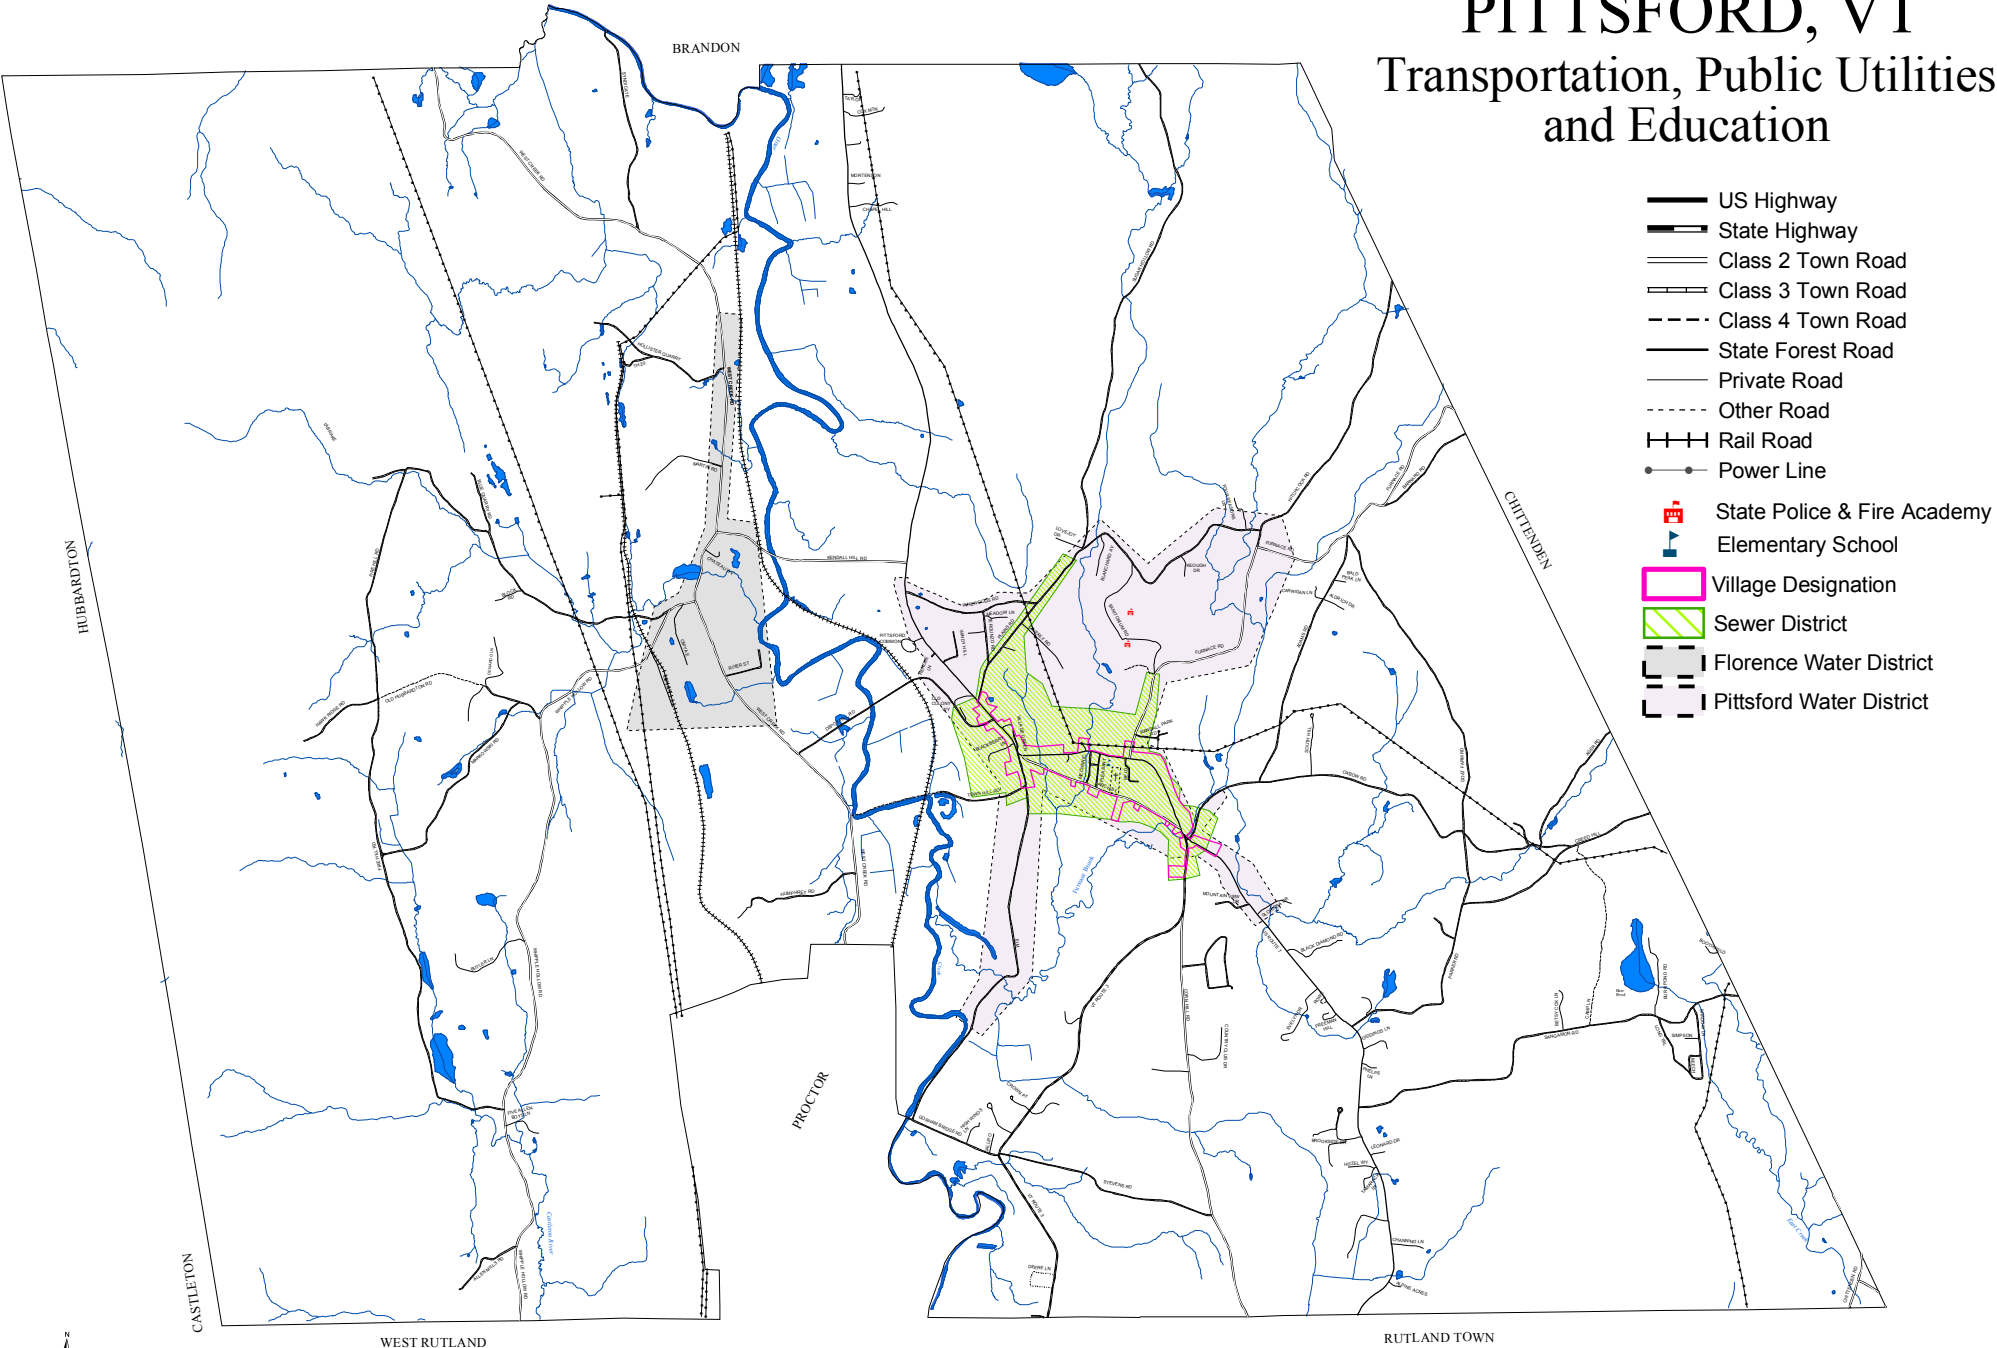

PITTSFORD, VT

Transportation, Public Utilities and Education

The Rutland Regional Planning Commission (RRPC) makes no warranty as to the merchantability or accuracy of this data. This data is believed to be an accurate representation of the information upon which it was derived, but errors and omissions may exist. Site investigations and visits should be conducted prior to making any decisions based on the data portrayed. In no event is the RRPC, its agents or assigns, liable for any losses which may occur as a result of using this data. This information is intended for general planning purposes only, it is not a legal document.

Copyright Rutland Regional Planning Commission
 This map (D:\RRPC\PITTSFRD\MAPS & PROJECTS\
 Town Plan\Base MapA.mxd) was produced on 2/23/09