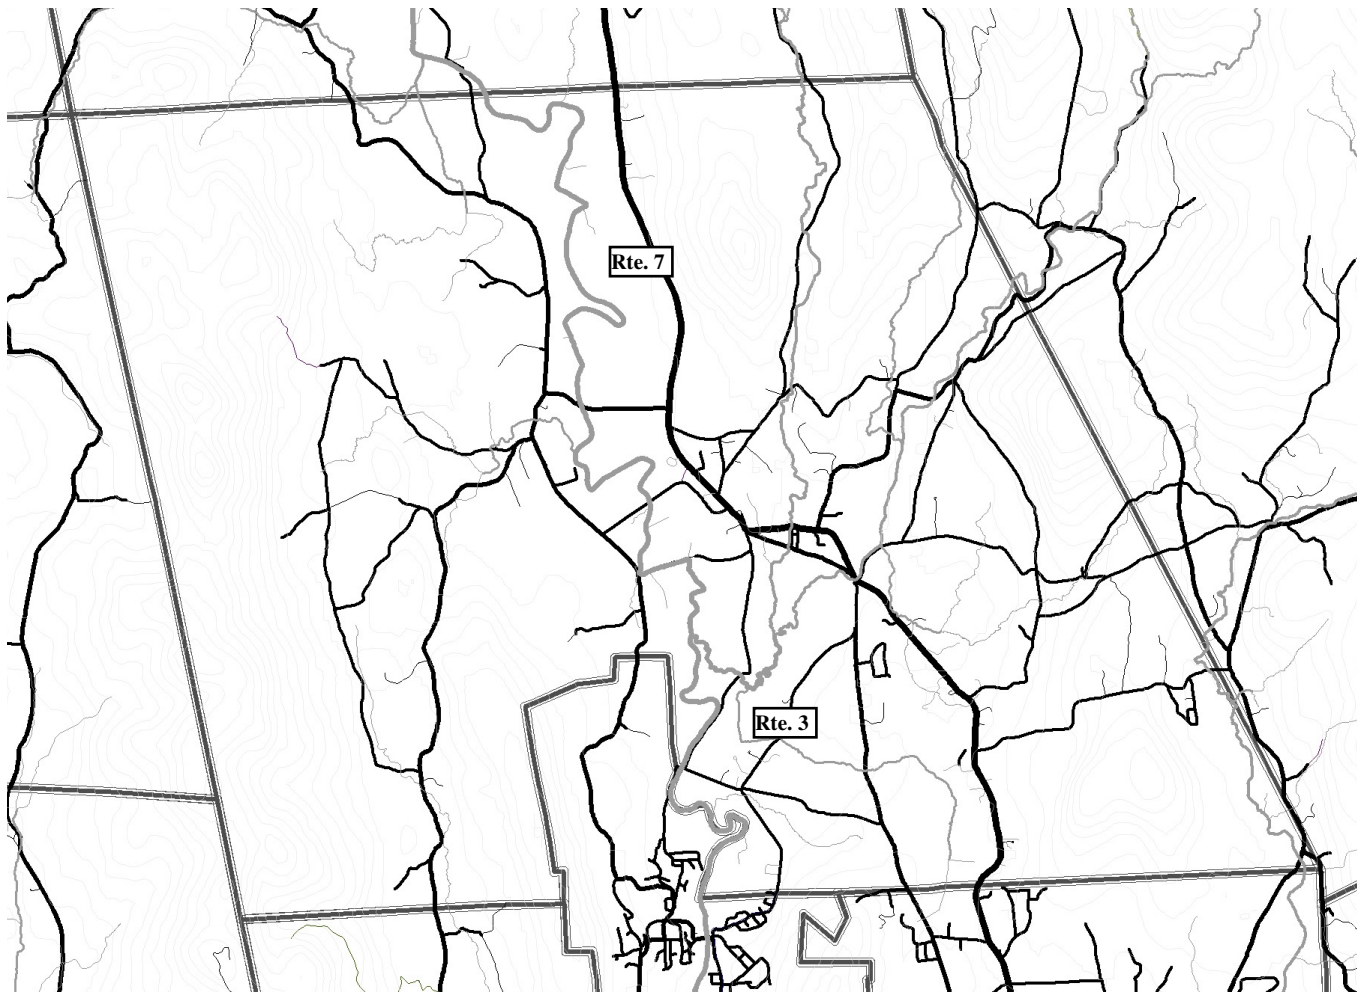

Where in Pittsford have *you* seen wildlife?

Please use the following symbols to indicate on the map the location and type of wildlife that you have seen:

- | | | |
|--------------|-----------------|-------------|
| ▲ Black bear | ● Otter | — Gray Fox |
| ★ Bobcat | ☾ Mink | ∞ Red Fox |
| ◆ Fisher | ⚡ Coyote | Other _____ |
| ♣ Moose | ⊕ Mountain Lion | |

While white-tailed deer are certainly important to the community, sightings of deer and other more common animals may overwhelm our maps, so we are not including them here. When including wildlife signs such as tracks and scratch marks, please attach a photo, if possible.